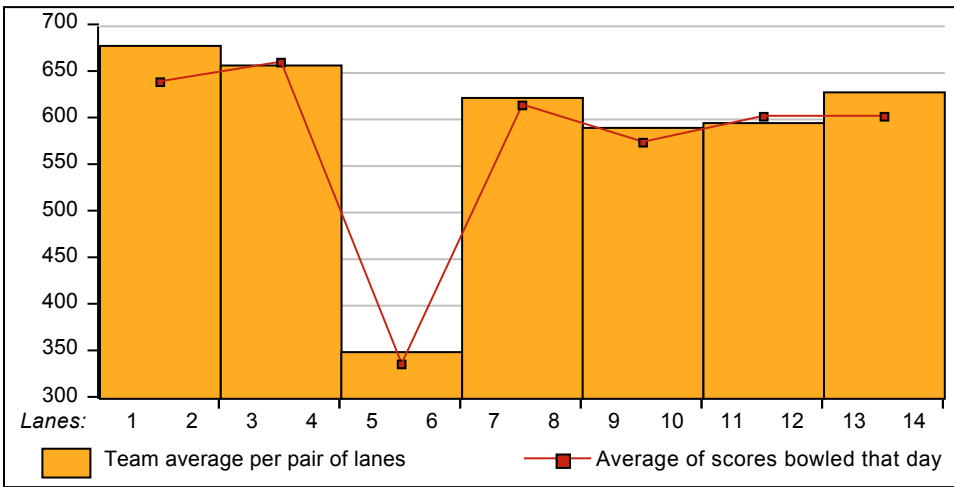

Average of Scores for Each Game