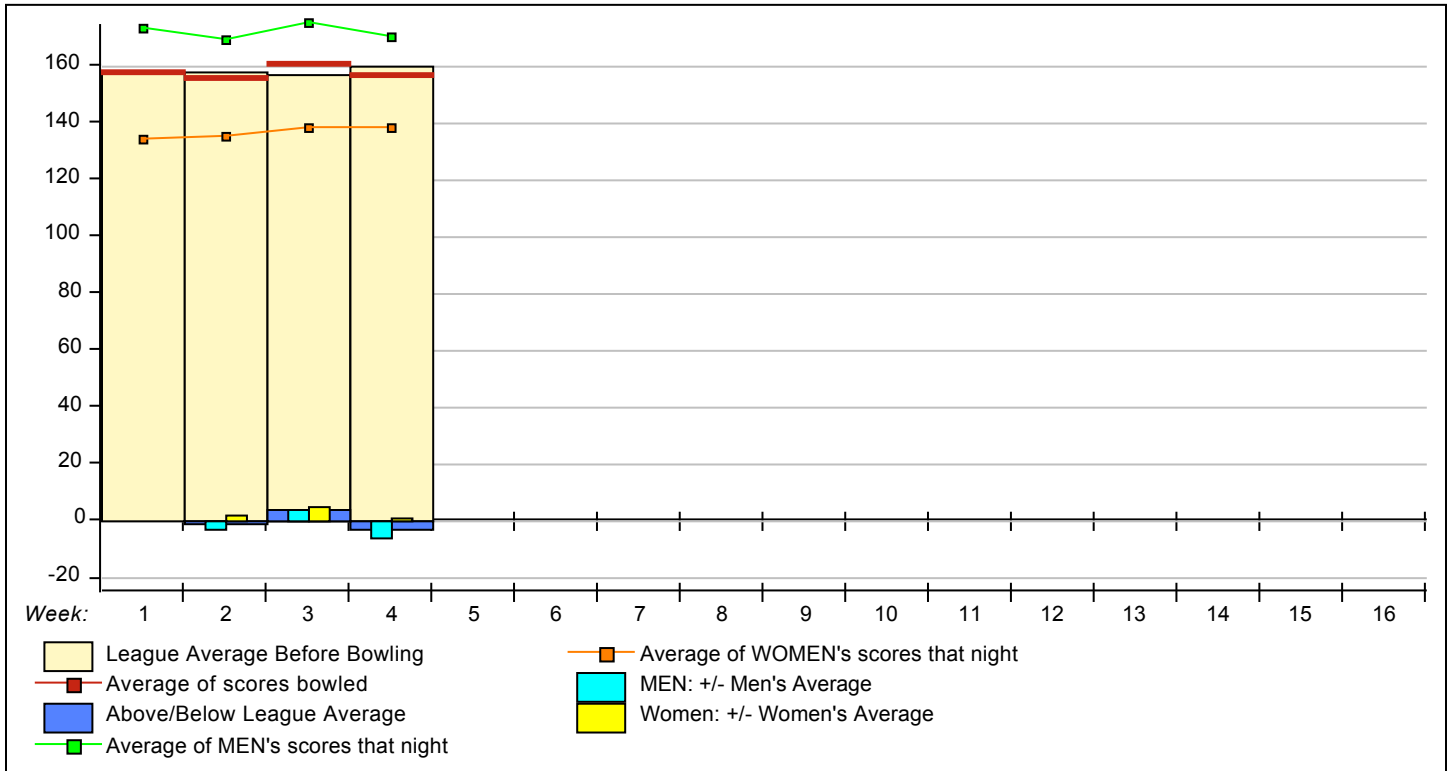

Team Average vs Ave of Scores

Bowling						To Raise	To Drop	-1-	-2-	-3-	Total	HDCP	
ID #	Hand	Name	Ave	HDCP	Pins	Gms	Avg +1	Avg -1				Total	
12 - Over and Under				HDCP=176 Ave=682									
138		Kathy J. Bruce	158	55	1907	12	478	462	162	181	168	511	685
139		Richard A. Bruce	170	45	2047	12	518	502	160	143	137	440	551
107		Bill Cortez	bk177	38	446	3	448	441	126	163	157	446	560
192		Neal B. Cornelison	177	38	2124	12	546	530	187	122	146	455	548
13 - Spare Nothing				HDCP=314 Ave=530									
56		Jan Tatum	123	87	1480	12	380	364	126	117	104	347	602
141		Steve G. Lezak	157	56	1413	9	483	470	190	173	174	537	699
57		Alicia Vanorder	150	63	1806	12	459	443	134	160	135	429	609
233		VACANT	100	108	0	0			v100	v100	v100	300	624
14 - BYE				HDCP=0 Ave=0									

League Average Week-by-Week