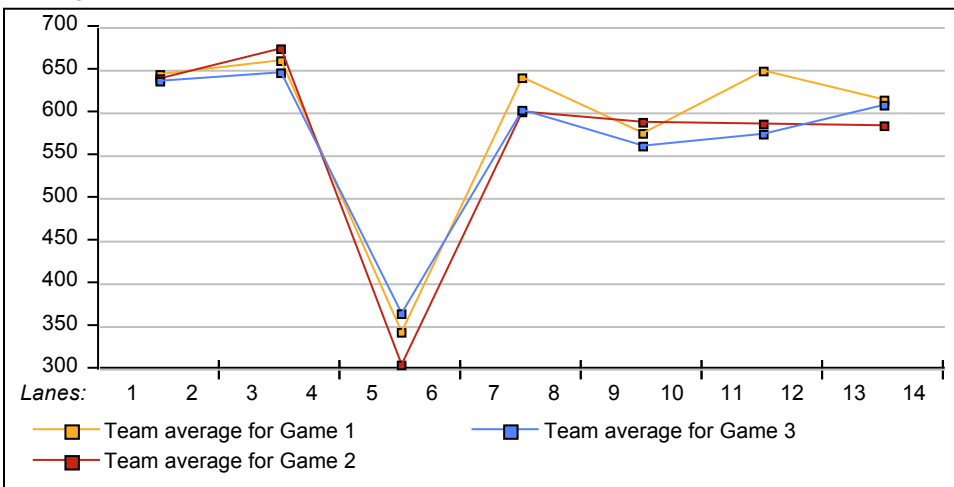

Amount Over/Under Team Average